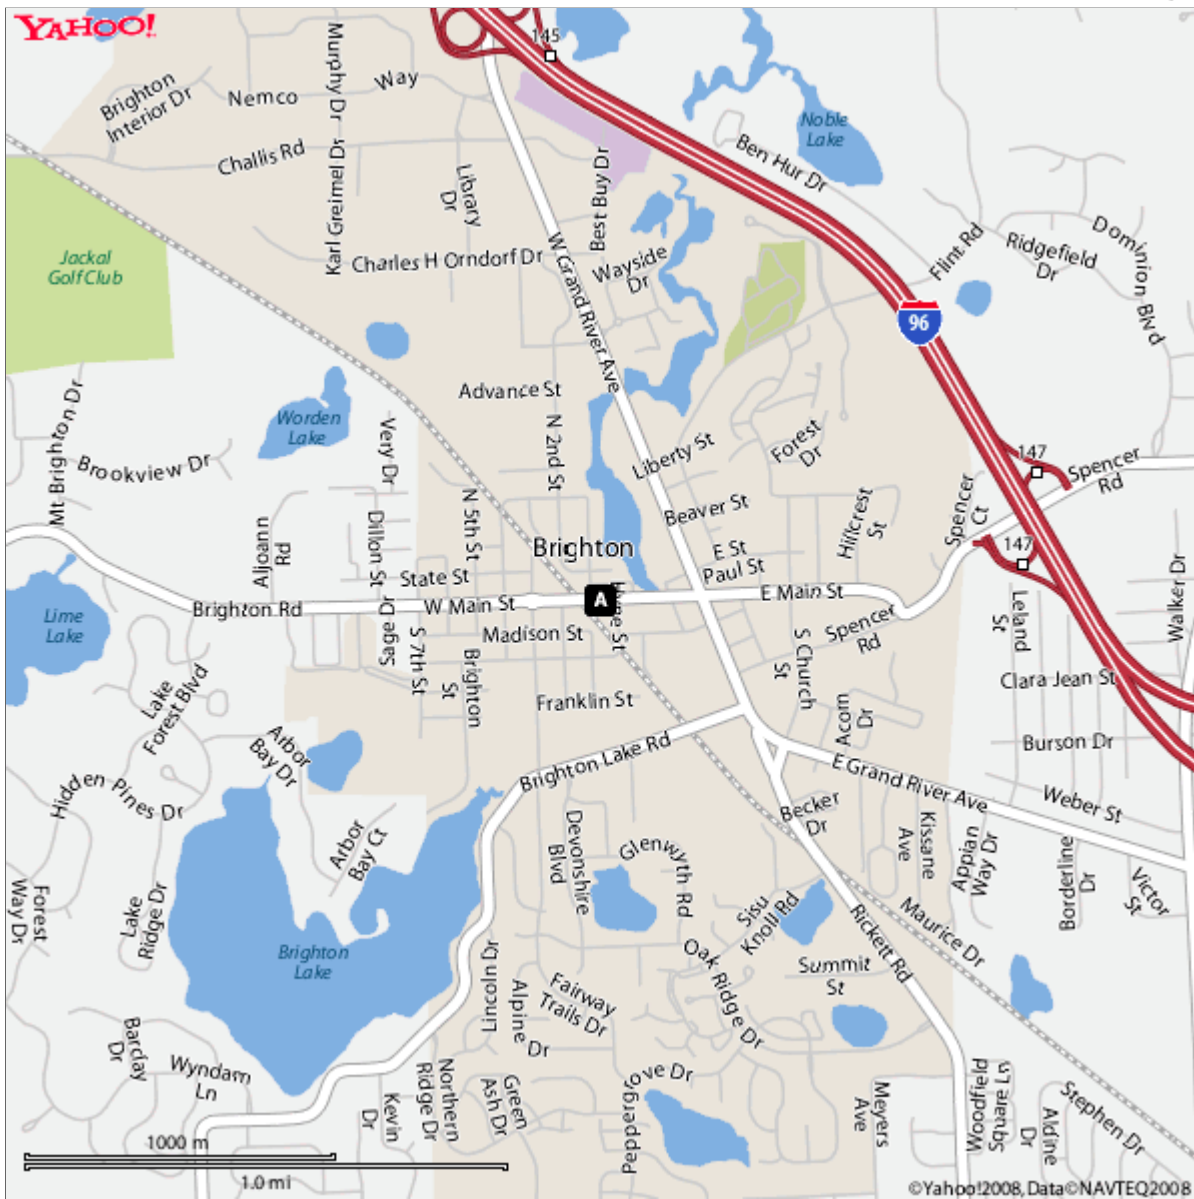

# Directions to CaerusNet

Livingston County Referral Team Meeting

Located at THE BRIGHTON LION'S COMMUNITY CLUB

From I-96, exit at the Spencer Rd. exit and head West approx. 1 ½ miles. Once you pass Grand River Rd., Spencer Rd. becomes W Main St. The Lion's Den is located approx. 3 blocks West on the South side of W Main. Heading West on W Main turn left (South), onto Hyne Rd. and then park in the parking lot located immediately to the right (South). Park as far west in the parking lot as you can, as the sidewalk located to the Lion's Den is located at the west side of the parking lot. It's a short walk to the building once on the sidewalk.

**ATTENTION:** You cannot see the Lion's Den while driving on W Main St. You must follow the directions above carefully or you may get slightly lost.

Brighton Lion's Community Den

465 W Main, Brighton, MI 48116

# Map of 465 W Main St, Brighton, MI 48116-1445

When using any driving directions or map, it's a good idea to do a reality check and make sure the road still exists, watch out for construction, and follow all traffic safety precautions. This is only to be used as an aid in planning.